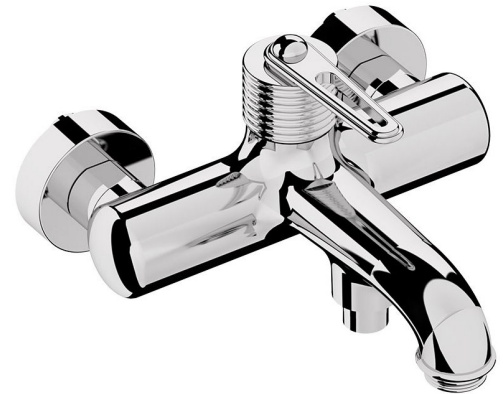

BEBÉ Wall mounted bath mixer, chrome

Order code: BB010

Basic information

Brand: Sapho
Series: BEBÉ

Size

Width: 213 mm
Height: 130 mm
Depth: 196 mm

Properties

Colour: Chrome
Material: Brass
Shape: Design
Installation: Wall-mounted 150 mm
Type of control: Lever
Type of diverter: Pressure
Cartridge diameter: 35 mm
Weight / Piece: 2.973 kg
Packaging: 1 Piece
Warranty: 6 years

Spare parts

Replacement Cartridge for mixer (Order code: A821)
Male Tap Aerator M24x1, plastic (Order code: NDA803NE)
Male Tap Aerator M24x1, plastic (Order code: NDA803FLBA)

Technical sheet