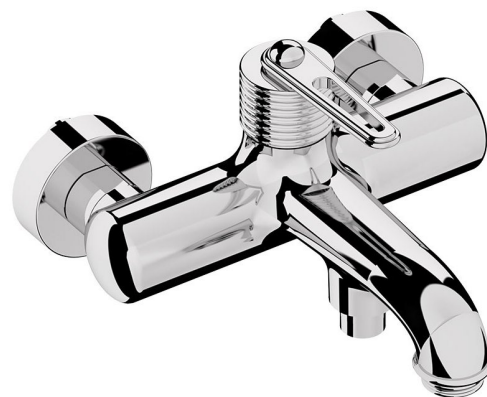

Order code: BB010

Basic information

Brand: Sapho

Series: BEBÉ

Size

Width: 213 mm

Height: 130 mm

Depth: 196 mm

Properties

Colour: Chrome

Material: Brass

Shape: Design

Installation: Wall-mounted 150 mm

Type of control: Lever

Type of diverter: Pressure

Cartridge diameter: 35 mm

Weight / Piece: 2.973 kg

Packaging: 1 Piece

Warranty: 6 years

Spare parts

Replacement Cartridge for mixer (Order code: A821)

Male Tap Aerator M24x1, plastic (Order code: NDA803NE)

Male Tap Aerator M24x1, plastic (Order code: NDA803FLBA)