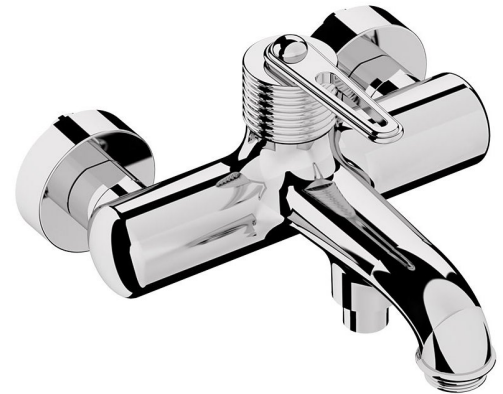

## BEBÉ Wall mounted bath mixer, chrome

**Order code:** BB010

### Basic information

**Brand:** Sapho  
**Series:** BEBÉ

### Size

**Width:** 213 mm  
**Height:** 130 mm  
**Depth:** 196 mm

### Properties

**Colour:** Chrome  
**Material:** Brass  
**Shape:** Design  
**Installation:** Wall-mounted 150 mm  
**Type of control:** Lever  
**Type of diverter:** Pressure  
**Cartridge diameter:** 35 mm  
**Weight / Piece:** 2.973 kg  
**Packaging:** 1 Piece  
**Warranty:** 6 years