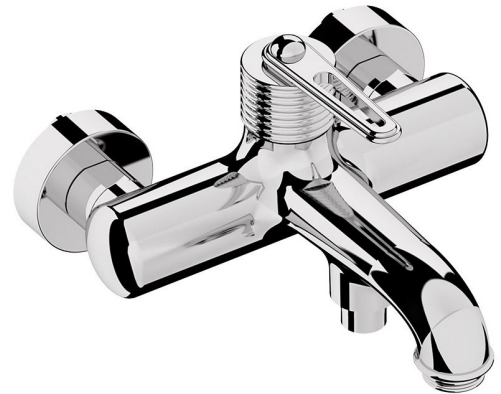

Order code: BB010

Basic information

Brand: Sapho
Series: BEBÉ

Size

Width: 213 mm
Height: 130 mm
Depth: 196 mm

Properties

Colour: Chrome
Material: Brass
Shape: Design
Installation: Wall-mounted 150 mm
Type of control: Lever
Type of diverter: Pressure
Cartridge diameter: 35 mm
Weight / Piece: 2.973 kg
Packaging: 1 Piece
Warranty: 6 years

Spare parts

Replacement Cartridge for mixer (Order code: A821)
Male Tap Aerator M24x1, plastic (Order code: NDA803NE)
Male Tap Aerator M24x1, plastic (Order code: NDA803FLBA)

Technical sheet