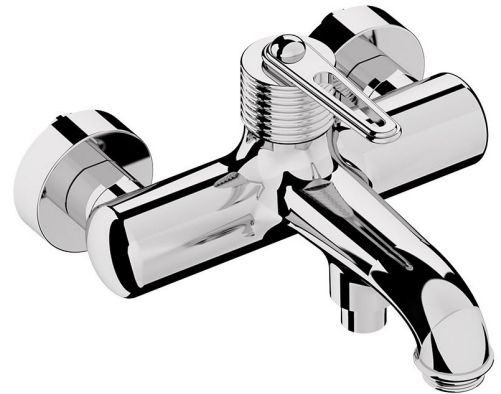

**Order code:** BB010

## Basic information

**Brand:** Sapho  
**Series:** BEBÉ

## Size

**Width:** 213 mm  
**Height:** 130 mm  
**Depth:** 196 mm

## Properties

**Colour:** Chrome  
**Material:** Brass  
**Shape:** Design  
**Installation:** Wall-mounted 150 mm  
**Type of control:** Lever  
**Type of diverter:** Pressure  
**Cartridge diameter:** 35 mm  
**Weight / Piece:** 2.973 kg  
**Packaging:** 1 Piece  
**Warranty:** 6 years