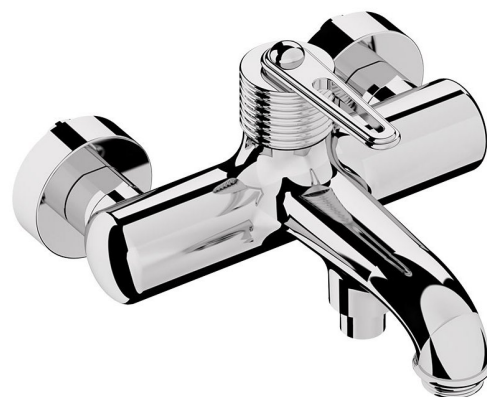

BEBÉ Wall mounted bath mixer, chrome

Order code: BB010

Size

Width: 213 mm

Height: 130 mm

Depth: 196 mm

Properties

Colour: Chrome

Material: Brass

Warranty: 6 years