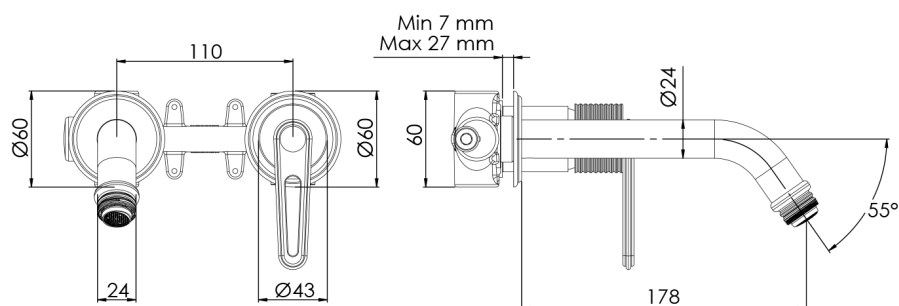

BEBÉ concealed basin mixer, gold

SAPHO

Order code: BB018/17

Size

Width: 170 mm

Height: 60 mm

Depth: 178 mm

Properties

Colour: Gold

Material: Brass

Warranty: 6 years

Technical sheet

ENTRATA ACQUA FREDDA
COLD WATER INLET
G1/2"

ENTRATA ACQUA CALDA
HOT WATER INLET
G1/2"