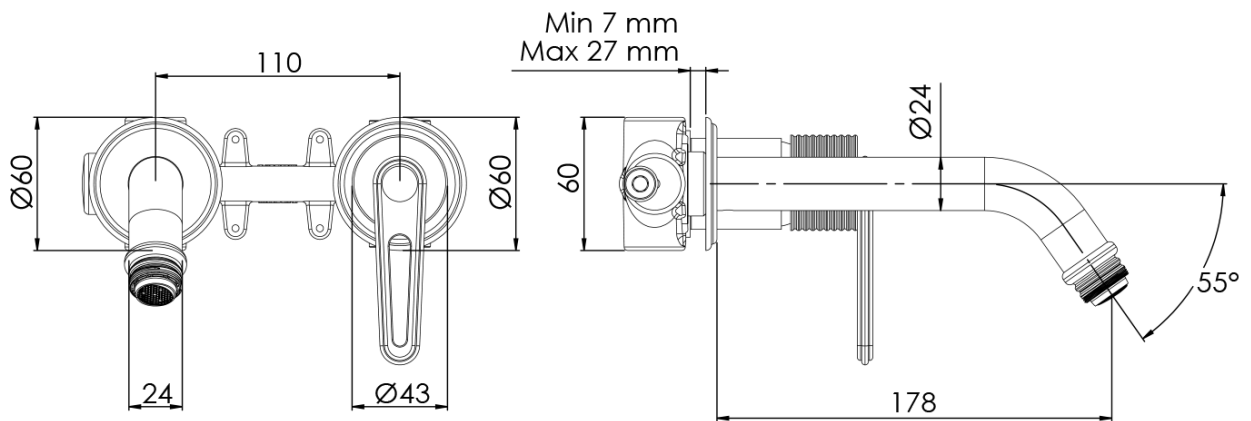

BEBÉ concealed basin mixer, chrome

Order code: BB018

Basic information

Brand: Sapho
Series: BEBÉ

Size

Width: 170 mm
Height: 60 mm
Depth: 178 mm

Properties

Colour: Chrome
Material: Brass
Shape: Design
Installation: Concealed
Type of control: Lever
Cartridge diameter: 35 mm
Weight / Piece: 3.063 kg
Packaging: 1 Piece
Warranty: 6 years

Spare parts

KEROX ECO Replacement Cartridge dia 35mm, low (Order code: 2121B2)

KEROX Replacement Cartridge dia 35mm, low (Order code: 2121B)

Technical sheet

ENTRATA ACQUA FREDDA
COLD WATER INLET
G1/2"

ENTRATA ACQUA CALDA
HOT WATER INLET
G1/2"