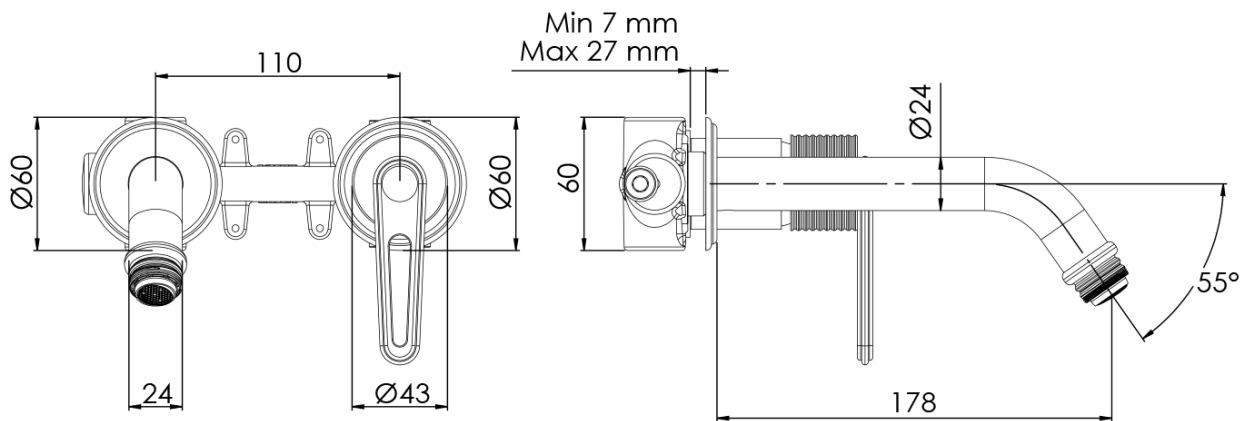

BEBÉ concealed basin mixer, chrome

 **SAPHO**

Order code: BB018

Basic information

Brand: Sapho
Series: BEBÉ

Size

Width: 170 mm
Height: 60 mm
Depth: 178 mm

Properties

Colour: Chrome
Material: Brass
Shape: Design
Installation: Concealed
Type of control: Lever
Cartridge diameter: 35 mm
Weight / Piece: 3.063 kg
Packaging: 1 Piece
Warranty: 6 years

Spare parts

KEROX ECO Replacement Cartridge dia 35mm, low (Order code: 2121B2)

KEROX Replacement Cartridge dia 35mm, low (Order code: 2121B)

Technical sheet

ENTRATA ACQUA FREDDA
COLD WATER INLET
G1/2"

ENTRATA ACQUA CALDA
HOT WATER INLET
G1/2"