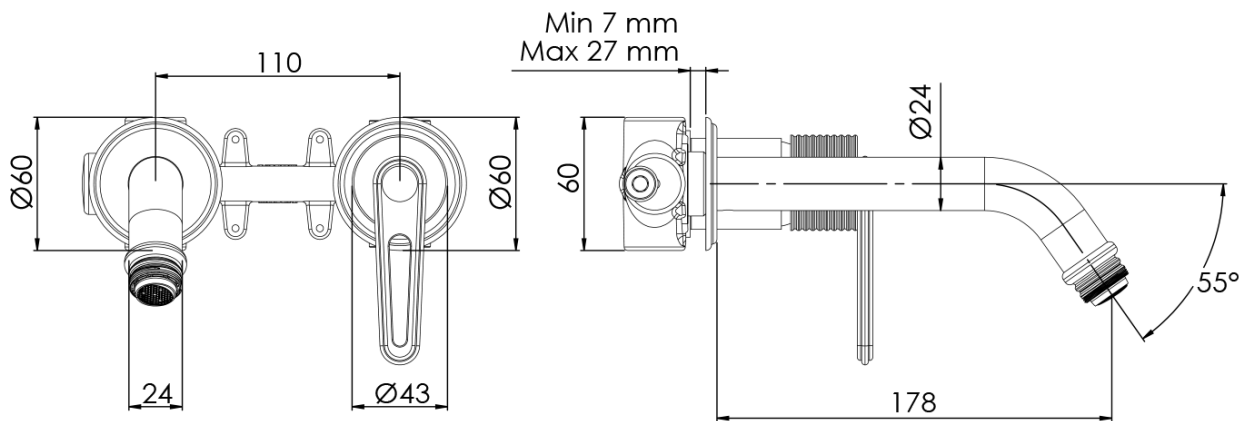

### Size

**Width:** 170 mm  
**Height:** 60 mm  
**Depth:** 178 mm

### Properties

**Colour:** Chrome  
**Material:** Brass  
**Shape:** Design  
**Installation:** Concealed  
**Type of control:** Lever  
**Cartridge diameter:** 35 mm  
**Weight / Piece:** 3.063 kg  
**Packaging:** 1 Piece  
**Warranty:** 6 years

### Spare parts

KEROX ECO Replacement Cartridge dia 35mm, low (Order code: 2121B2)

KEROX Replacement Cartridge dia 35mm, low (Order code: 2121B)

Technical sheet

ENTRATA ACQUA FREDDA  
COLD WATER INLET  
G1/2"

ENTRATA ACQUA CALDA  
HOT WATER INLET  
G1/2"