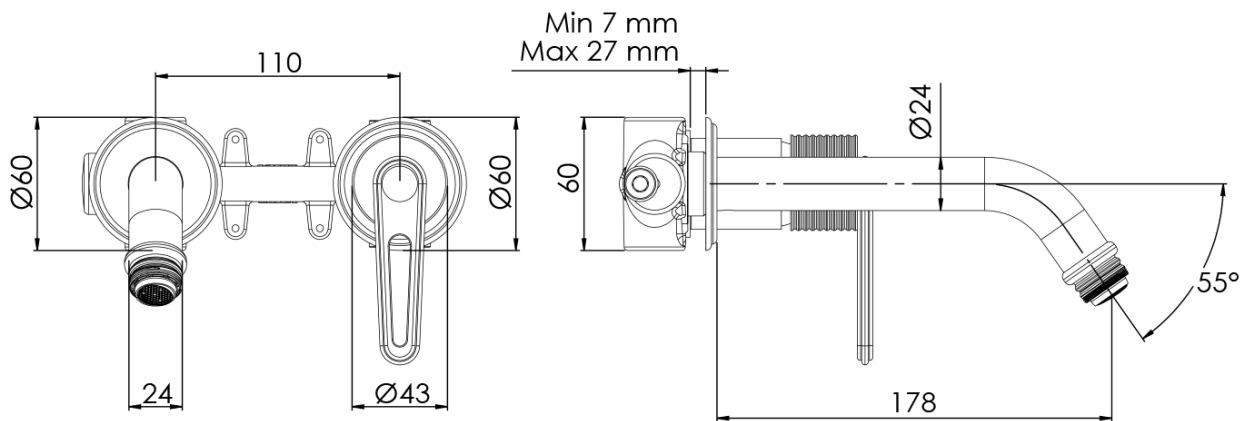

BEBÉ concealed basin mixer, chrome

Order code: BB018

Basic information

Brand: Sapho

Series: BEBÉ

Size

Width: 170 mm

Height: 60 mm

Depth: 178 mm

Properties

Colour: Chrome

Material: Brass

Shape: Design

Installation: Concealed

Type of control: Lever

Cartridge diameter: 35 mm

Weight / Piece: 3.063 kg

Packaging: 1 Piece

Warranty: 6 years

Spare parts

KEROX ECO Replacement Cartridge dia 35mm, low (Order code: 2121B2)

KEROX Replacement Cartridge dia 35mm, low (Order code: 2121B)

Technical sheet

ENTRATA ACQUA FREDDA
COLD WATER INLET
G1/2"

ENTRATA ACQUA CALDA
HOT WATER INLET
G1/2"