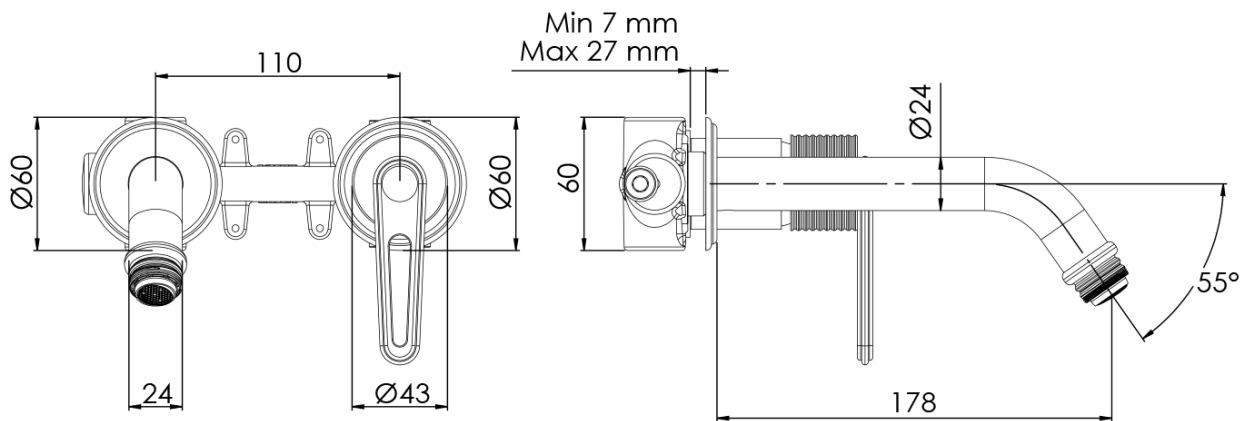

### Size

Width: 170 mm  
Height: 60 mm  
Depth: 178 mm

### Properties

Colour: Chrome  
Material: Brass  
Shape: Design  
Installation: Concealed  
Type of control: Lever  
Cartridge diameter: 35 mm  
Weight / Piece: 3.063 kg  
Packaging: 1 Piece  
Warranty: 6 years

### Spare parts

KEROX ECO Replacement Cartridge dia 35mm, low (Order code: 2121B2)

KEROX Replacement Cartridge dia 35mm, low (Order code: 2121B)

Technical sheet

ENTRATA ACQUA FREDDA  
COLD WATER INLET  
G1/2"

ENTRATA ACQUA CALDA  
HOT WATER INLET  
G1/2"