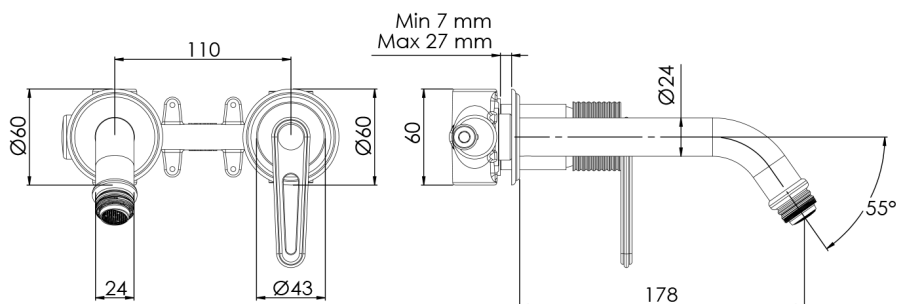

BEBÉ concealed basin mixer, chrome

SAPHO

Order code: BB018

Size

Width: 170 mm

Height: 60 mm

Depth: 178 mm

Properties

Colour: Chrome

Material: Brass

Warranty: 6 years

Technical sheet

ENTRATA ACQUA FREDDA
COLD WATER INLET
G1/2"

ENTRATA ACQUA CALDA
HOT WATER INLET
G1/2"