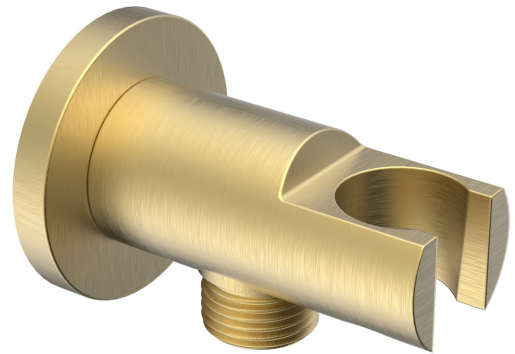

Shower Hose Outlet, fixed, round, gold matt

Order code: 1205-09GB

Basic information

Brand: Sapho

Size

Diameter: 52 mm

Width: 52 mm

Height: 52 mm

Depth: 72 mm

Properties

Colour: Gold matt

Material: Brass

Shape: Circular

Installation: Wall-mounted

Equipment: Fixed

Weight / Piece: 0.245 kg

Packaging: 1 Piece

Warranty: 2 years