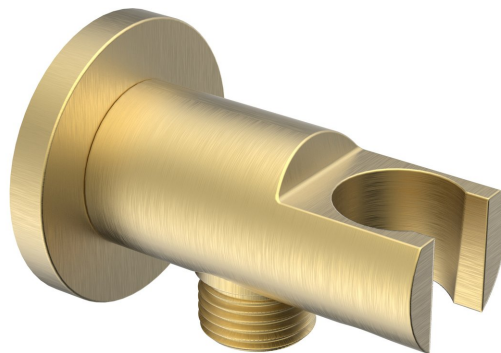

Shower Hose Outlet, fixed, round, gold matt

Order code: 1205-09GB

Basic information

Brand: Sapho

Size

Diameter: 52 mm

Width: 52 mm

Height: 52 mm

Depth: 72 mm

Properties

Colour: Gold matt

Material: Brass

Shape: Circular

Installation: Wall-mounted

Equipment: Fixed

Weight / Piece: 0.245 kg

Packaging: 1 Piece

Warranty: 2 years