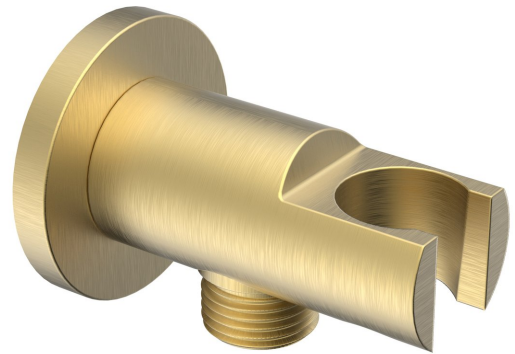

Shower Hose Outlet, fixed, round, gold matt

Order code: 1205-09GB

Size

Diameter: 52 mm
 Width: 52 mm
 Height: 52 mm
 Depth: 72 mm

Properties

Colour: Gold matt
 Material: Brass
 Warranty: 2 years

Technical sheet