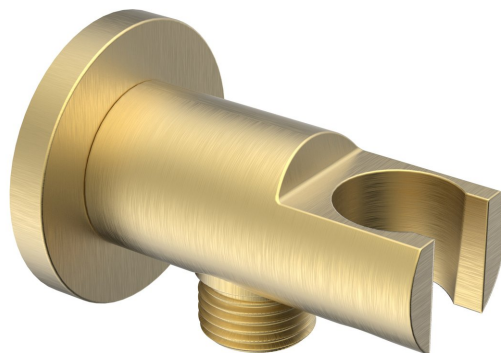

Shower Hose Outlet, fixed, round, gold matt

Order code: 1205-09GB

Size

Diameter: 52 mm

Width: 52 mm

Height: 52 mm

Depth: 72 mm

Properties

Colour: Gold matt

Material: Brass

Warranty: 2 years

Technical sheet