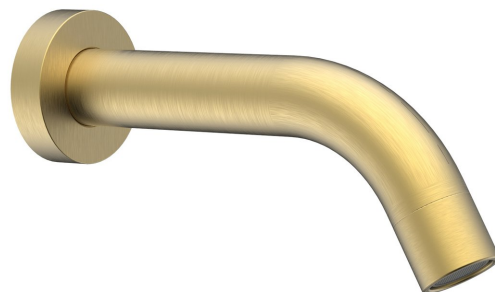

Wall Mounted Spout (L) 174mm, gold matt

Order code: BO519

Basic information

Brand: Sapho

Size

Depth: 180 mm

Properties

Colour: Gold matt

Material: Brass

Shape: Circular

Installation: Wall-mounted

Weight / Piece: 0.8 kg

Packaging: 1 Piece

Warranty: 2 years

Technical sheet