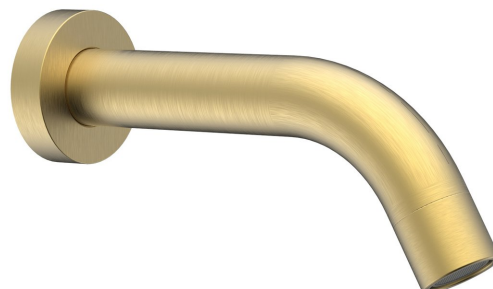

Wall Mounted Spout (L) 174mm, gold matt

Order code: BO519

Basic information

Brand: Sapho

Size

Depth: 180 mm

Properties

Colour: Gold matt

Material: Brass

Shape: Circular

Installation: Wall-mounted

Weight / Piece: 0.8 kg

Packaging: 1 Piece

Warranty: 2 years

Technical sheet