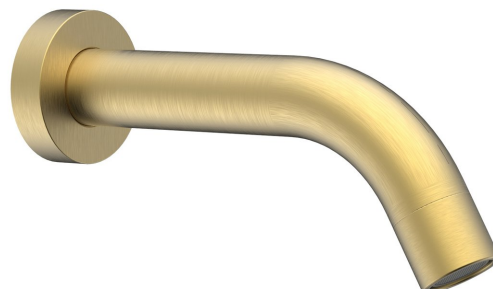

## Wall Mounted Spout (L) 174mm, gold matt

**Order code:** BO519

### Size

**Depth:** 180 mm

### Properties

**Colour:** Gold matt

**Material:** Brass

**Shape:** Circular

**Installation:** Wall-mounted

**Weight / Piece:** 0.8 kg

**Packaging:** 1 Piece

**Warranty:** 2 years