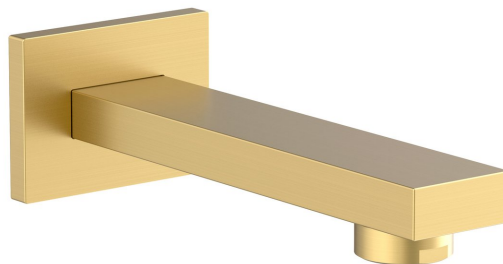

## Wall Mounted Spout, gold matt

**Order code:** BO419

### Basic information

**Brand:** Sapho

### Size

**Width:** 70 mm  
**Height:** 50 mm  
**Depth:** 160 mm

### Properties

**Colour:** Gold matt  
**Material:** Brass  
**Shape:** Square  
**Installation:** Wall-mounted  
**Weight / Piece:** 0.949 kg  
**Packaging:** 1 Piece  
**Warranty:** 2 years

Technical sheet