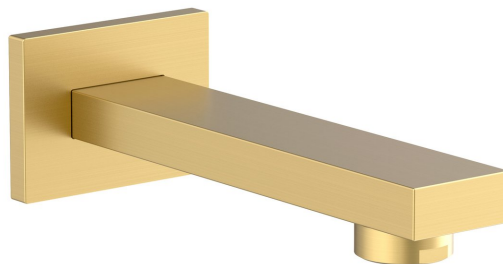

## Wall Mounted Spout, gold matt

**Order code:** BO419

### Size

**Width:** 70 mm

**Height:** 50 mm

**Depth:** 160 mm

### Properties

**Colour:** Gold matt

**Material:** Brass

**Shape:** Square

**Installation:** Wall-mounted

**Weight / Piece:** 0.949 kg

**Packaging:** 1 Piece

**Warranty:** 2 years