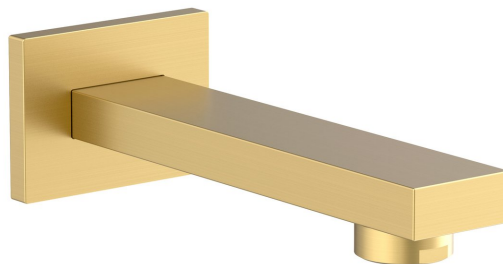

Wall Mounted Spout, gold matt

Order code: BO419

Basic information

Brand: Sapho

Size

Width: 70 mm

Height: 50 mm

Depth: 160 mm

Properties

Colour: Gold matt

Material: Brass

Shape: Square

Installation: Wall-mounted

Weight / Piece: 0.949 kg

Packaging: 1 Piece

Warranty: 2 years