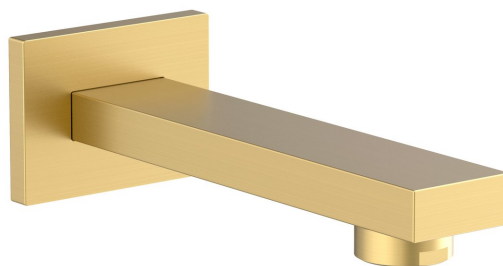

Wall Mounted Spout, gold matt

Order code: BO419

Size

Width: 70 mm
Height: 50 mm
Depth: 160 mm

Properties

Colour: Gold matt
Material: Brass
Warranty: 2 years

Technical sheet