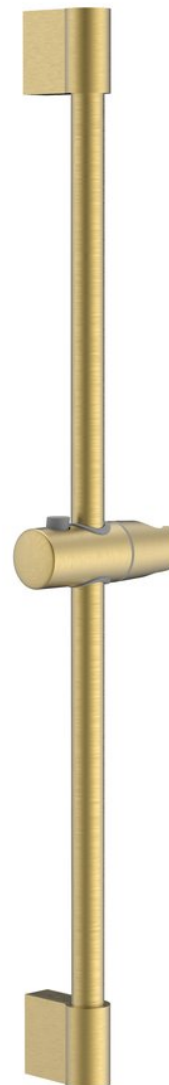

## Shower Sliding Rail Bar, round, 708mm, ABS/gold matt

Order code: 1202-02GB

### Size

Height: 708 mm

Depth: 65 mm

### Properties

Colour: Gold matt

Material: ABS/stainless steel

Shape: Circular

Rod cross-sectional dimension: Diameter 22 mm

Weight / Piece: 1.23 kg

Packaging: 1 Piece

Warranty: 2 years

### Spare parts

Replacement slider for shower bar 23mm, ABS/gold matt (Order code: NDSZ139GB)

Technical sheet