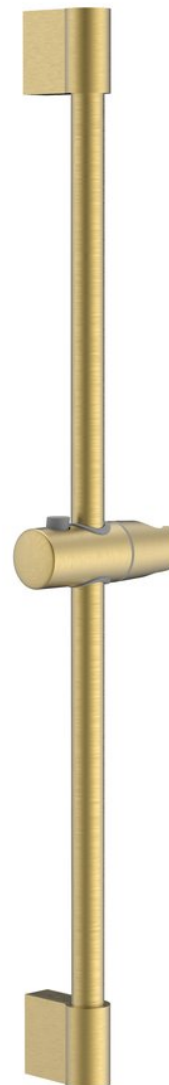

Shower Sliding Rail Bar, round, 708mm, ABS/gold matt

Order code: 1202-02GB

Basic information

Brand: Sapho

Size

Height: 708 mm

Depth: 65 mm

Properties

Colour: Gold matt

Material: ABS/stainless steel

Shape: Circular

Rod cross-sectional dimension: Diameter 22 mm

Weight / Piece: 1.23 kg

Packaging: 1 Piece

Warranty: 2 years

Spare parts

Replacement slider for shower bar 23mm, ABS/gold matt (Order code: NDSZ139GB)

Technical sheet