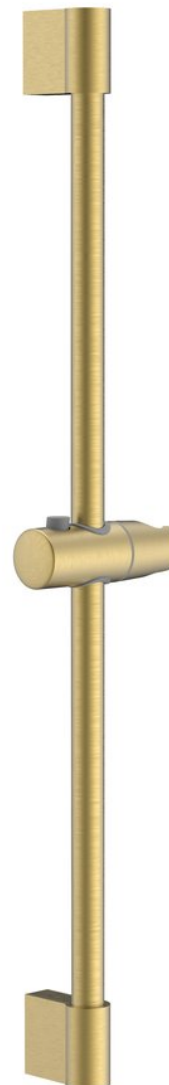

Shower Sliding Rail Bar, round, 708mm, ABS/gold matt

Order code: 1202-02GB

Basic information

Brand: Sapho

Size

Height: 708 mm

Depth: 65 mm

Properties

Colour: Gold matt

Material: ABS/stainless steel

Shape: Circular

Rod cross-sectional dimension: Diameter 22 mm

Weight / Piece: 1.23 kg

Packaging: 1 Piece

Warranty: 2 years

Spare parts

Replacement slider for shower bar 23mm, ABS/gold matt (Order code: NDSZ139GB)