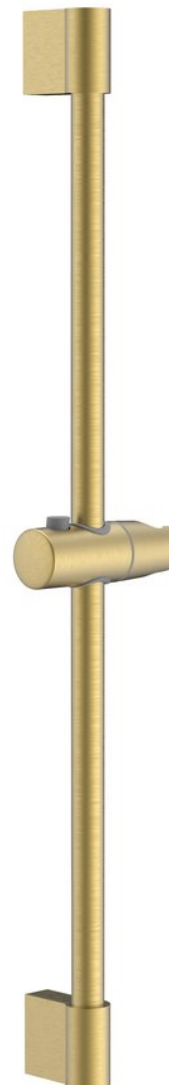

## Shower Sliding Rail Bar, round, 708mm, ABS/gold matt

Order code: 1202-02GB

### Size

Height: 708 mm

Depth: 65 mm

### Properties

Colour: Gold matt

Material: ABS/stainless steel

Shape: Circular

Rod cross-sectional dimension: Diameter 22 mm

Weight / Piece: 1.23 kg

Packaging: 1 Piece

Warranty: 2 years

### Spare parts

Replacement slider for shower bar 23mm, ABS/gold matt (Order code: NDSZ139GB)