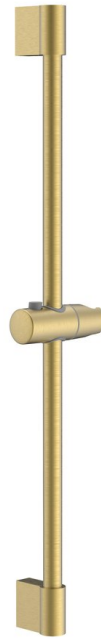

Shower Sliding Rail Bar, round, 708mm, ABS/gold matt

Order code: 1202-02GB

Size

Height: 708 mm

Depth: 65 mm

Properties

Colour: Gold matt

Material: ABS/stainless steel

Warranty: 2 years