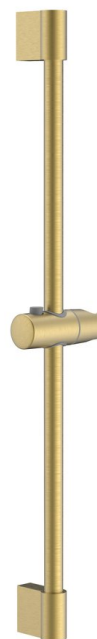

Properties

Colour: Gold matt

Material: ABS/stainless steel

Warranty: 2 years