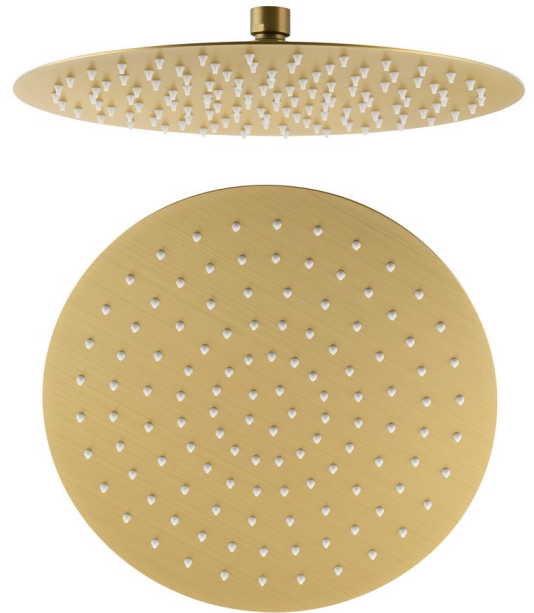

SLIM head shower, dia. 300mm, gold matt

Order code: MS573GB

Basic information

Brand: Sapho

Size

Diameter: 300 mm

Height: 2 mm

Properties

Colour: Gold matt

Material: Stainless steel

Shape: Circular

Installation: 1 outlet

Shower functions: Rain

Equipment: AntiCalc

Weight / Piece: 2.0 kg

Packaging: 1 Piece

Warranty: 2 years