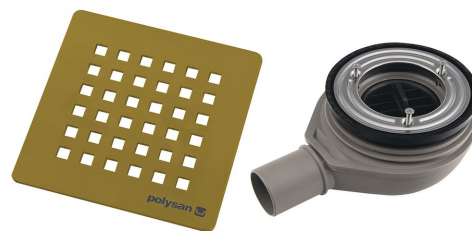

## FLEXIA Shower Tray Waste Ø 90mm, DN40, gold matt

Order code: 17752

### Properties

Colour: Gold matt

Material: Plastic

Warranty: 2 years