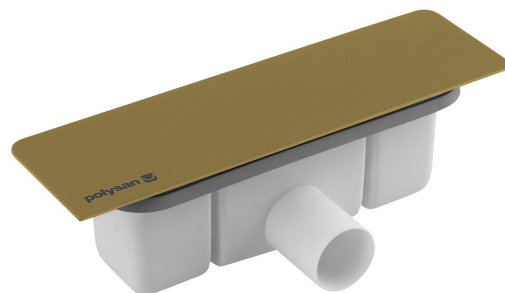

KAZUKO Shower tray waste, DN40, cover gold matt

Order code: 26347

Properties

Colour: Gold matt

Material: Plastic

Warranty: 2 years

Technical sheet