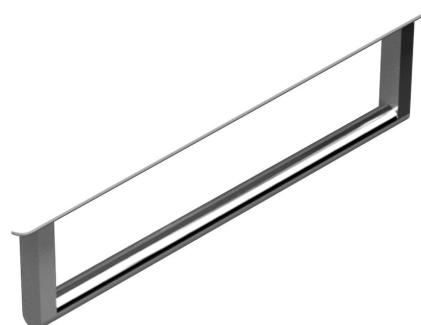

KUBE X towel rail holder 45cm, for washbasin 9485, chrome

GSI®

Order code: PAKUBEX45

Basic information

Brand: GSI
Series: KUBE X

Size

Length: 450 mm

Properties

Colour: Chrome
Weight / Piece: 0.6 kg
Packaging: 1 Piece
Warranty: 2 years