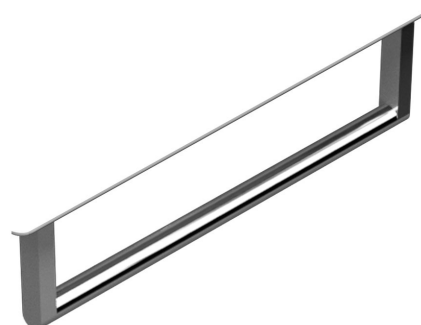

KUBE X towel rail holder 45cm, for washbasin 9485, chrome

GSI[®]

Order code: PAKUBEX45

Basic information

Brand: GSI
Series: KUBE X

Size

Length: 450 mm

Properties

Colour: Chrome
Weight / Piece: 0.6 kg
Packaging: 1 Piece
Warranty: 2 years

Technical sheet