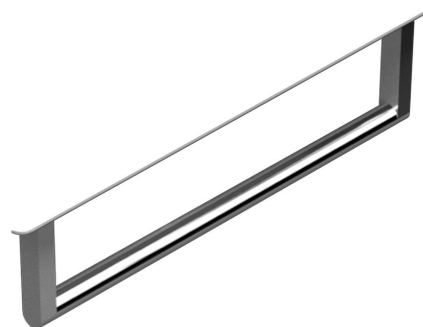

KUBE X towel rail holder 45cm, for washbasin 9485, chrome

Order code: PAKUBEX45

Size

Length: 450 mm

Properties

Colour: Chrome

Warranty: 2 years

Technical sheet