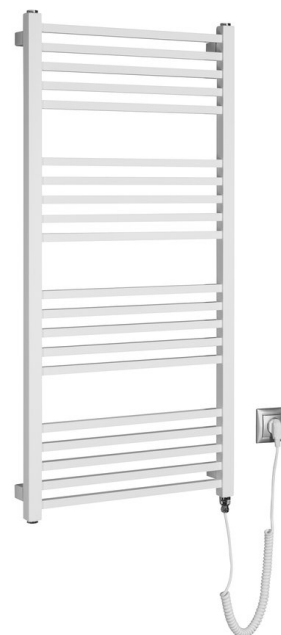

## METRO-E Electric Bathroom Radiator, straight, 500x1060 mm, 400 W, white

Order code: ME410

### Size

Width: 500 mm  
Height: 1060 mm

### Properties

Colour: White  
Material: Steel  
Warranty: 2 years