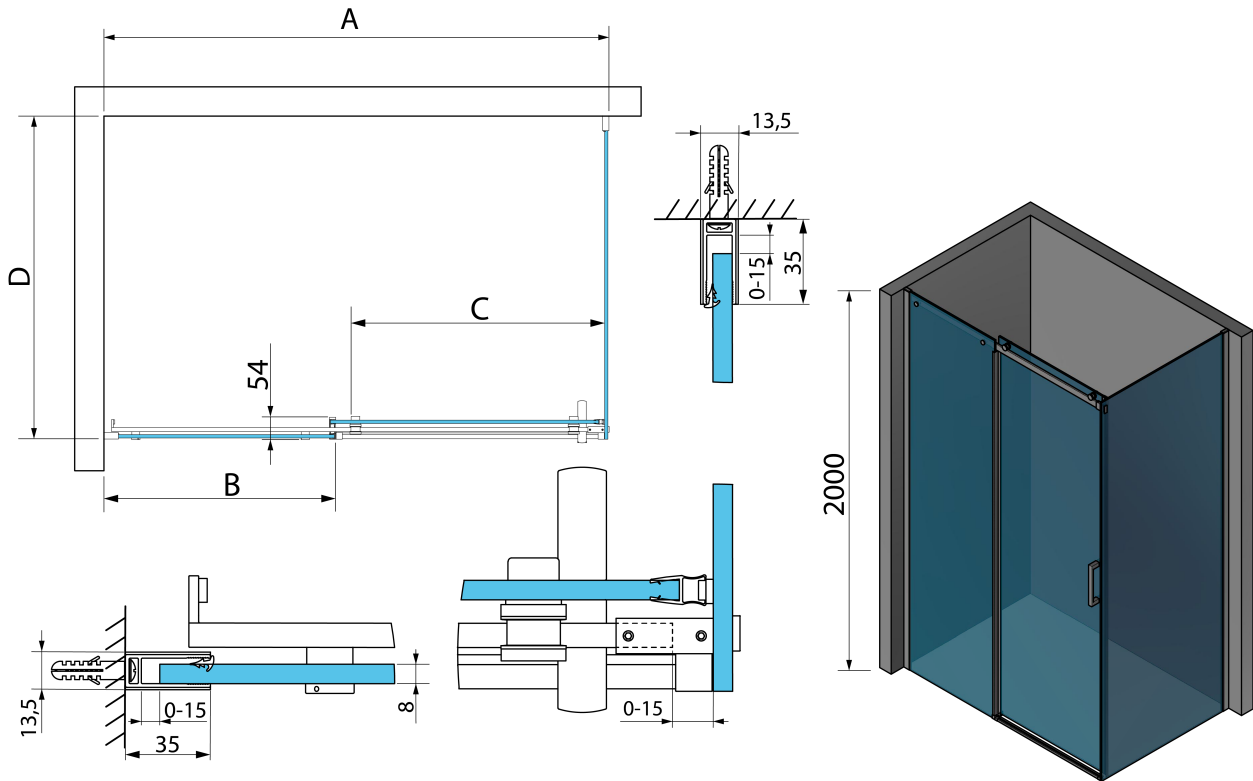

## Size

Width: 1600 mm  
Height: 2000 mm  
Depth: 700 mm

## Properties

Profile colour: Chrome - polished aluminum  
Shape: Rectangular shower enclosures  
Type of opening: Sliding door  
Opening direction: Versatile  
Opening width: 646 mm  
Glass colour: TRANSPARENT glass  
Glass finish: Antidrop  
Glass thickness: 8 mm  
Properties: Frameless design  
Weight / Piece: 93.1 kg  
Packaging: 4 Piece  
Warranty: 2 years

**THRON ROUND rectangular screen 1600x700mm,  
round rollers**

**Technical sheet**

MODEL	A	B	C	D
TL1070-500x	990-1020	458mm	396mm	680-695
TL1080-500x	990-1020	458mm	396mm	780-795
TL1090-500x	990-1020	458mm	396mm	880-895
TL1010-500x	990-1020	458mm	396mm	980-995
TL1170-500x	1090-1110	508mm	446mm	680-695
TL1180-500x	1090-1110	508mm	446mm	780-795
TL1190-500x	1090-1110	508mm	446mm	880-895
TL1110-500x	1090-1110	508mm	446mm	980-995
TL1270-500x	1190-1210	558mm	496mm	680-695
TL1280-500x	1190-1210	558mm	496mm	780-795
TL1290-500x	1190-1210	558mm	496mm	880-895
TL1210-500x	1190-1210	558mm	496mm	980-995
TL1370-500x	1290-1310	608mm	546mm	680-695
TL1380-500x	1290-1310	608mm	546mm	780-795

MODEL	A	B	C	D
TL1390-500x	1290-1310	608mm	546mm	880-895
TL1310-500x	1290-1310	608mm	546mm	980-995
TL1470-500x	1390-1410	658mm	596mm	680-695
TL1480-500x	1390-1410	658mm	596mm	780-795
TL1490-500x	1390-1410	658mm	596mm	880-895
TL1410-500x	1390-1410	658mm	596mm	980-995
TL1570-500x	1490-1510	708mm	646mm	680-695
TL1580-500x	1490-1510	708mm	646mm	780-795
TL1590-500x	1490-1510	708mm	646mm	880-895
TL1510-500x	1490-1510	708mm	646mm	980-995
TL1670-500x	1590-1610	808mm	646mm	680-695
TL1680-500x	1590-1610	808mm	646mm	780-795
TL1690-500x	1590-1610	808mm	646mm	880-895
TL1610-500x	1590-1610	808mm	646mm	980-995