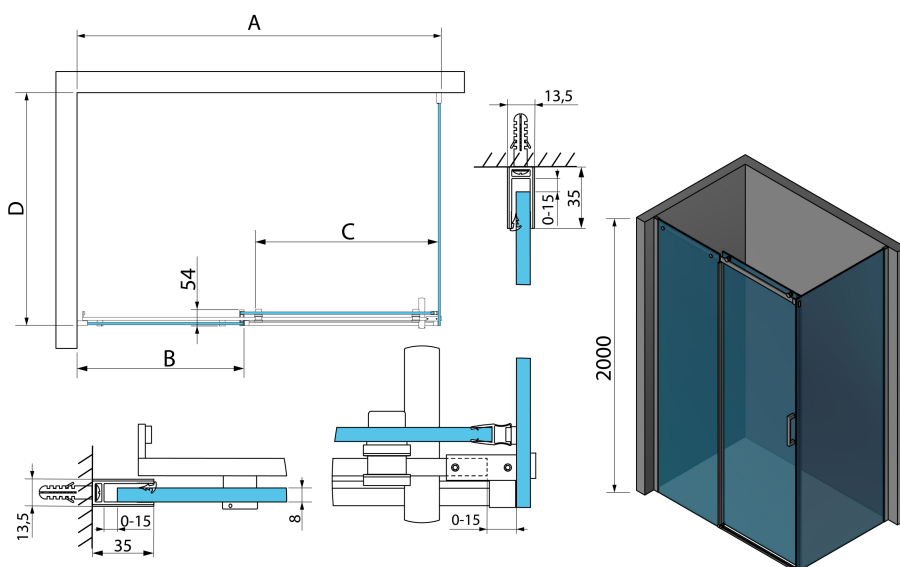

## THRON ROUND rectangular screen 1600x700mm, round rollers

Order code: TL1670-5005

### Size

Width: 1600 mm  
Height: 2000 mm  
Depth: 700 mm

## Technical sheet

MODEL	A	B	C	D
TL1070-500x	990-1020	458mm	396mm	680-695
TL1080-500x	990-1020	458mm	396mm	780-795
TL1090-500x	990-1020	458mm	396mm	880-895
TL1010-500x	990-1020	458mm	396mm	980-995
TL1170-500x	1090-1110	508mm	446mm	680-695
TL1180-500x	1090-1110	508mm	446mm	780-795
TL1190-500x	1090-1110	508mm	446mm	880-895
TL1110-500x	1090-1110	508mm	446mm	980-995
TL1270-500x	1190-1210	558mm	496mm	680-695
TL1280-500x	1190-1210	558mm	496mm	780-795
TL1290-500x	1190-1210	558mm	496mm	880-895
TL1210-500x	1190-1210	558mm	496mm	980-995
TL1370-500x	1290-1310	608mm	546mm	680-695
TL1380-500x	1290-1310	608mm	546mm	780-795

MODEL	A	B	C	D
TL1390-500x	1290-1310	608mm	546mm	880-895
TL1310-500x	1290-1310	608mm	546mm	980-995
TL1470-500x	1390-1410	658mm	596mm	680-695
TL1480-500x	1390-1410	658mm	596mm	780-795
TL1490-500x	1390-1410	658mm	596mm	880-895
TL1410-500x	1390-1410	658mm	596mm	980-995
TL1570-500x	1490-1510	708mm	646mm	680-695
TL1580-500x	1490-1510	708mm	646mm	780-795
TL1590-500x	1490-1510	708mm	646mm	880-895
TL1510-500x	1490-1510	708mm	646mm	980-995
TL1670-500x	1590-1610	808mm	646mm	680-695
TL1680-500x	1590-1610	808mm	646mm	780-795
TL1690-500x	1590-1610	808mm	646mm	880-895
TL1610-500x	1590-1610	808mm	646mm	980-995