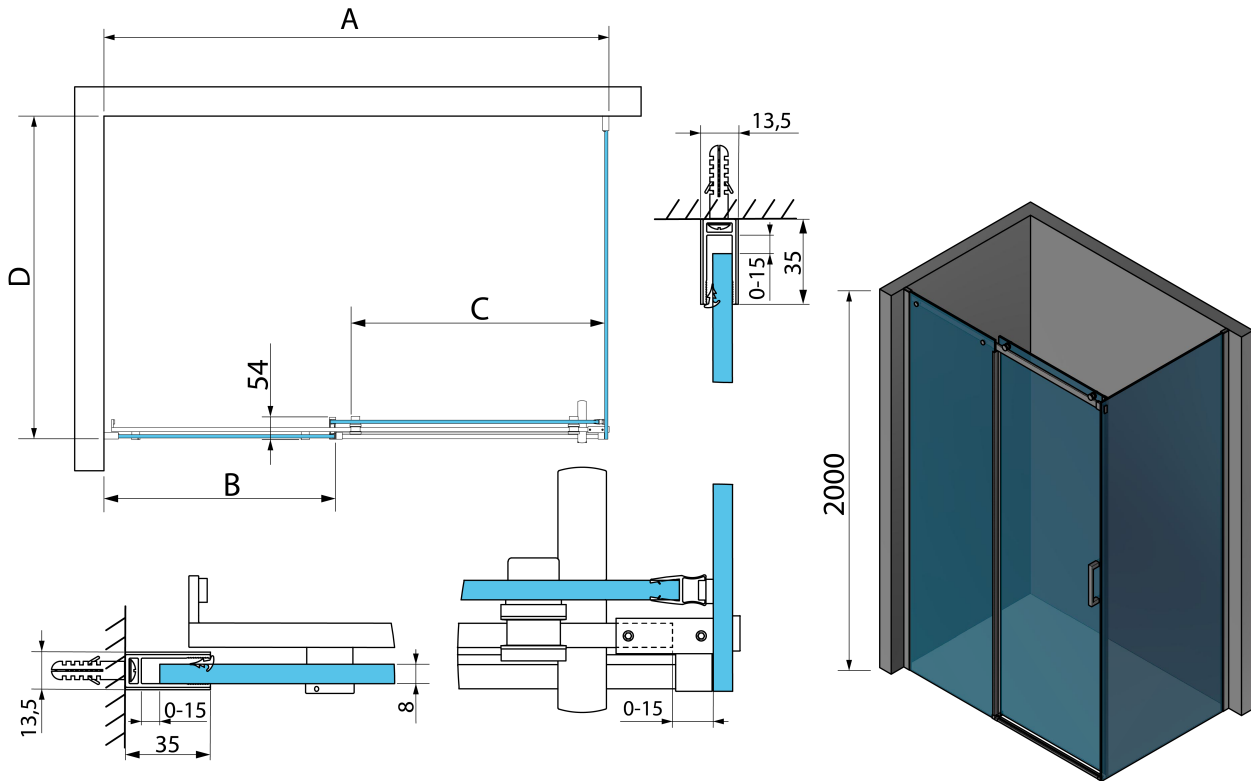

THRON ROUND rectangular screen 1500x800mm, round rollers

Order code: TL1580-5005

Basic information

Brand: Polysan
Series: THRON

Size

Width: 1500 mm
Height: 2000 mm
Depth: 800 mm

Properties

Profile colour: Chrome - polished aluminum
Shape: Rectangular shower enclosures
Type of opening: Sliding door
Opening direction: Versatile
Opening width: 646 mm
Glass colour: TRANSPARENT glass
Glass finish: Antidrop
Glass thickness: 8 mm
Properties: Frameless design
Weight / Piece: 93.1 kg
Packaging: 4 Piece
Warranty: 2 years

THRON ROUND rectangular screen 1500x800mm, round rollers

Technical sheet

MODEL	A	B	C	D
TL1070-500x	990-1020	458mm	396mm	680-695
TL1080-500x	990-1020	458mm	396mm	780-795
TL1090-500x	990-1020	458mm	396mm	880-895
TL1010-500x	990-1020	458mm	396mm	980-995
TL1170-500x	1090-1110	508mm	446mm	680-695
TL1180-500x	1090-1110	508mm	446mm	780-795
TL1190-500x	1090-1110	508mm	446mm	880-895
TL1110-500x	1090-1110	508mm	446mm	980-995
TL1270-500x	1190-1210	558mm	496mm	680-695
TL1280-500x	1190-1210	558mm	496mm	780-795
TL1290-500x	1190-1210	558mm	496mm	880-895
TL1210-500x	1190-1210	558mm	496mm	980-995
TL1370-500x	1290-1310	608mm	546mm	680-695
TL1380-500x	1290-1310	608mm	546mm	780-795

MODEL	A	B	C	D
TL1390-500x	1290-1310	608mm	546mm	880-895
TL1310-500x	1290-1310	608mm	546mm	980-995
TL1470-500x	1390-1410	658mm	596mm	680-695
TL1480-500x	1390-1410	658mm	596mm	780-795
TL1490-500x	1390-1410	658mm	596mm	880-895
TL1410-500x	1390-1410	658mm	596mm	980-995
TL1570-500x	1490-1510	708mm	646mm	680-695
TL1580-500x	1490-1510	708mm	646mm	780-795
TL1590-500x	1490-1510	708mm	646mm	880-895
TL1510-500x	1490-1510	708mm	646mm	980-995
TL1670-500x	1590-1610	808mm	646mm	680-695
TL1680-500x	1590-1610	808mm	646mm	780-795
TL1690-500x	1590-1610	808mm	646mm	880-895
TL1610-500x	1590-1610	808mm	646mm	980-995