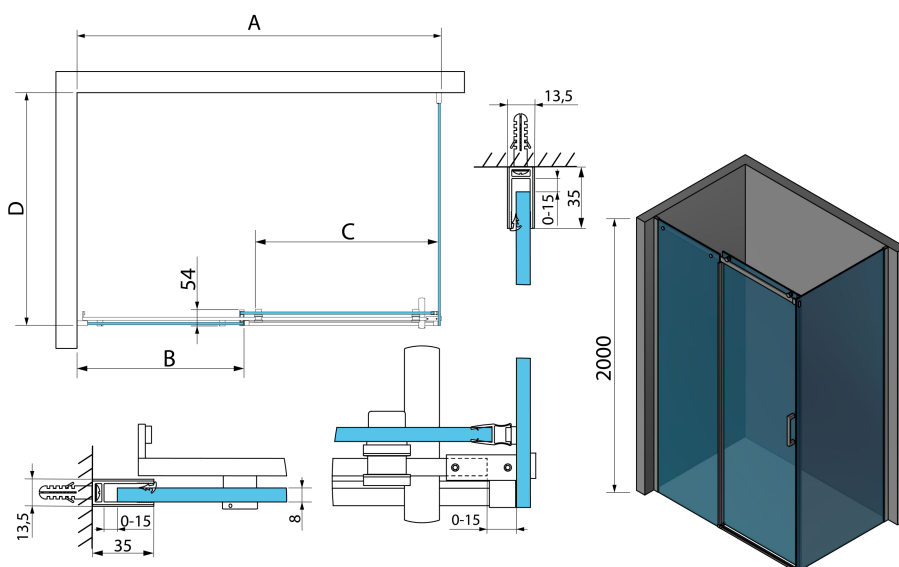

## THRON ROUND rectangular screen 1500x800mm, round rollers

**Order code:** TL1580-5005

**Size**

Width: 1500 mm  
 Height: 2000 mm  
 Depth: 800 mm

**Properties**

Warranty: 2 years

### Technical sheet

MODEL	A	B	C	D
TL1070-500x	990-1020	458mm	396mm	680-695
TL1080-500x	990-1020	458mm	396mm	780-795
TL1090-500x	990-1020	458mm	396mm	880-895
TL1010-500x	990-1020	458mm	396mm	980-995
TL1170-500x	1090-1110	508mm	446mm	680-695
TL1180-500x	1090-1110	508mm	446mm	780-795
TL1190-500x	1090-1110	508mm	446mm	880-895
TL1110-500x	1090-1110	508mm	446mm	980-995
TL1270-500x	1190-1210	558mm	496mm	680-695
TL1280-500x	1190-1210	558mm	496mm	780-795
TL1290-500x	1190-1210	558mm	496mm	880-895
TL1210-500x	1190-1210	558mm	496mm	980-995
TL1370-500x	1290-1310	608mm	546mm	680-695
TL1380-500x	1290-1310	608mm	546mm	780-795

MODEL	A	B	C	D
TL1390-500x	1290-1310	608mm	546mm	880-895
TL1310-500x	1290-1310	608mm	546mm	980-995
TL1470-500x	1390-1410	658mm	596mm	680-695
TL1480-500x	1390-1410	658mm	596mm	780-795
TL1490-500x	1390-1410	658mm	596mm	880-895
TL1410-500x	1390-1410	658mm	596mm	980-995
TL1570-500x	1490-1510	708mm	646mm	680-695
TL1580-500x	1490-1510	708mm	646mm	780-795
TL1590-500x	1490-1510	708mm	646mm	880-895
TL1510-500x	1490-1510	708mm	646mm	980-995
TL1670-500x	1590-1610	808mm	646mm	680-695
TL1680-500x	1590-1610	808mm	646mm	780-795
TL1690-500x	1590-1610	808mm	646mm	880-895
TL1610-500x	1590-1610	808mm	646mm	980-995