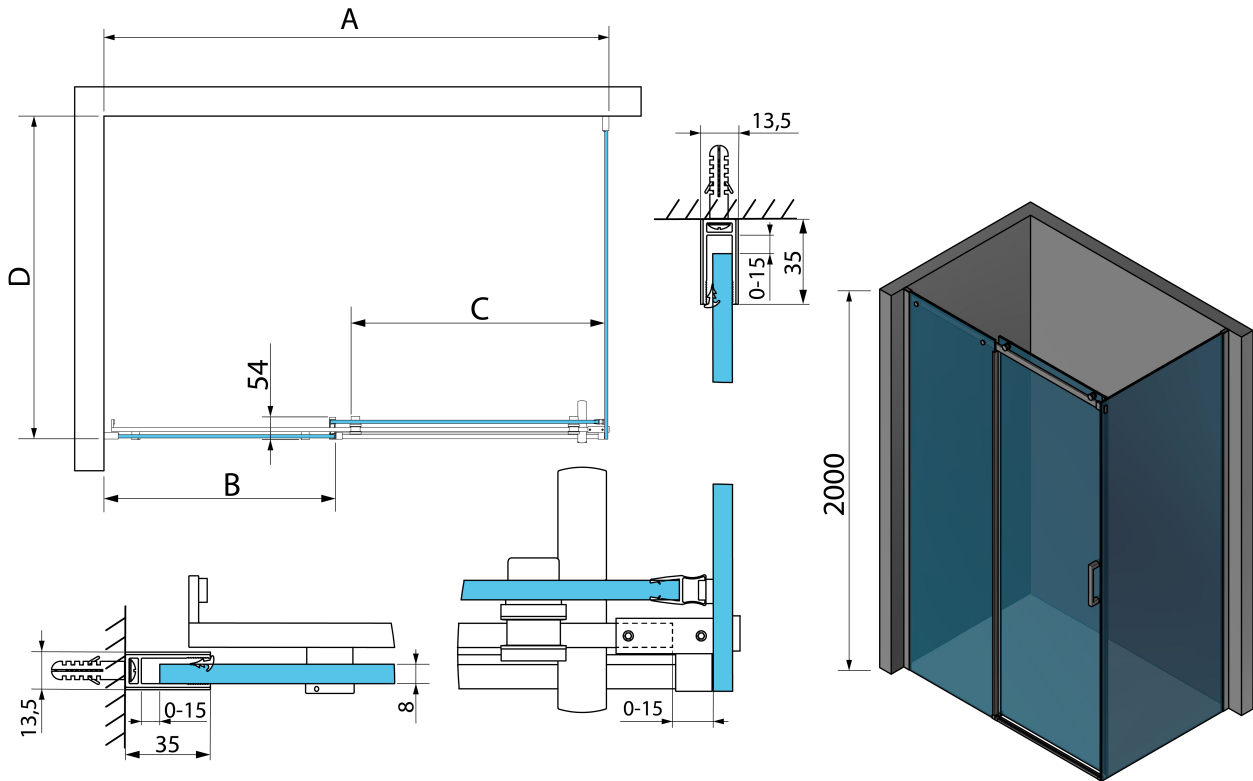

THRON ROUND rectangular screen 1500x700mm, round rollers

Order code: TL1570-5005

Basic information

Brand: Polysan
Series: THRON

Size

Width: 1500 mm
Height: 2000 mm
Depth: 700 mm

Properties

Profile colour: Chrome - polished aluminum
Shape: Rectangular shower enclosures
Type of opening: Sliding door
Opening direction: Versatile
Opening width: 646 mm
Glass colour: TRANSPARENT glass
Glass finish: Antidrop
Glass thickness: 8 mm
Properties: Frameless design
Weight / Piece: 89.1 kg
Packaging: 4 Piece
Warranty: 2 years

THRON ROUND rectangular screen 1500x700mm, round rollers

Technical sheet

MODEL	A	B	C	D
TL1070-500x	990-1020	458mm	396mm	680-695
TL1080-500x	990-1020	458mm	396mm	780-795
TL1090-500x	990-1020	458mm	396mm	880-895
TL1010-500x	990-1020	458mm	396mm	980-995
TL1170-500x	1090-1110	508mm	446mm	680-695
TL1180-500x	1090-1110	508mm	446mm	780-795
TL1190-500x	1090-1110	508mm	446mm	880-895
TL1110-500x	1090-1110	508mm	446mm	980-995
TL1270-500x	1190-1210	558mm	496mm	680-695
TL1280-500x	1190-1210	558mm	496mm	780-795
TL1290-500x	1190-1210	558mm	496mm	880-895
TL1210-500x	1190-1210	558mm	496mm	980-995
TL1370-500x	1290-1310	608mm	546mm	680-695
TL1380-500x	1290-1310	608mm	546mm	780-795

MODEL	A	B	C	D
TL1390-500x	1290-1310	608mm	546mm	880-895
TL1310-500x	1290-1310	608mm	546mm	980-995
TL1470-500x	1390-1410	658mm	596mm	680-695
TL1480-500x	1390-1410	658mm	596mm	780-795
TL1490-500x	1390-1410	658mm	596mm	880-895
TL1410-500x	1390-1410	658mm	596mm	980-995
TL1570-500x	1490-1510	708mm	646mm	680-695
TL1580-500x	1490-1510	708mm	646mm	780-795
TL1590-500x	1490-1510	708mm	646mm	880-895
TL1510-500x	1490-1510	708mm	646mm	980-995
TL1670-500x	1590-1610	808mm	646mm	680-695
TL1680-500x	1590-1610	808mm	646mm	780-795
TL1690-500x	1590-1610	808mm	646mm	880-895
TL1610-500x	1590-1610	808mm	646mm	980-995