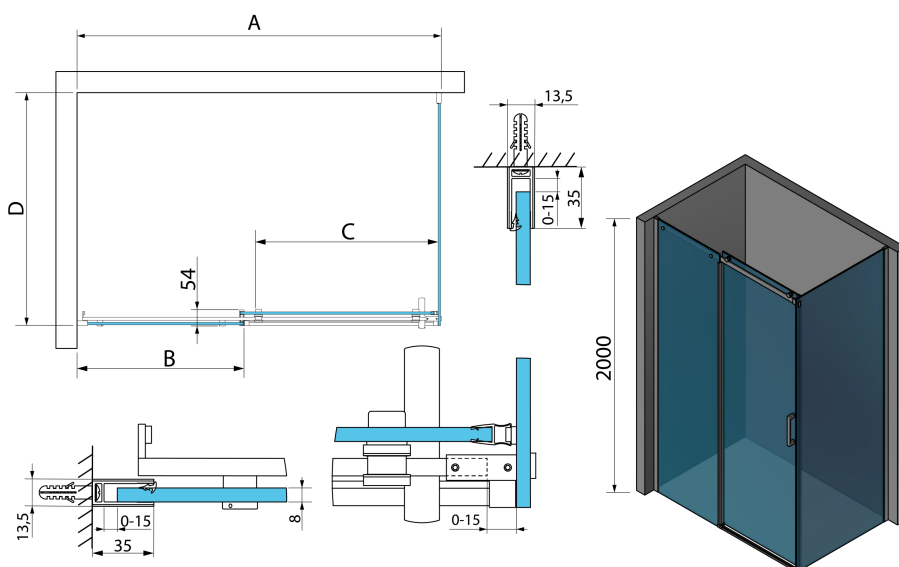

THRON ROUND rectangular screen 1500x1000mm, round rollers

Order code: TL1510-5005

Size

Width: 1500 mm
Height: 2000 mm
Depth: 1000 mm

Properties

Warranty: 2 years

Technical sheet

MODEL	A	B	C	D
TL1070-500x	990-1020	458mm	396mm	680-695
TL1080-500x	990-1020	458mm	396mm	780-795
TL1090-500x	990-1020	458mm	396mm	880-895
TL1010-500x	990-1020	458mm	396mm	980-995
TL1170-500x	1090-1110	508mm	446mm	680-695
TL1180-500x	1090-1110	508mm	446mm	780-795
TL1190-500x	1090-1110	508mm	446mm	880-895
TL1110-500x	1090-1110	508mm	446mm	980-995
TL1270-500x	1190-1210	558mm	496mm	680-695
TL1280-500x	1190-1210	558mm	496mm	780-795
TL1290-500x	1190-1210	558mm	496mm	880-895
TL1210-500x	1190-1210	558mm	496mm	980-995
TL1370-500x	1290-1310	608mm	546mm	680-695
TL1380-500x	1290-1310	608mm	546mm	780-795

MODEL	A	B	C	D
TL1390-500x	1290-1310	608mm	546mm	880-895
TL1310-500x	1290-1310	608mm	546mm	980-995
TL1470-500x	1390-1410	658mm	596mm	680-695
TL1480-500x	1390-1410	658mm	596mm	780-795
TL1490-500x	1390-1410	658mm	596mm	880-895
TL1410-500x	1390-1410	658mm	596mm	980-995
TL1570-500x	1490-1510	708mm	646mm	680-695
TL1580-500x	1490-1510	708mm	646mm	780-795
TL1590-500x	1490-1510	708mm	646mm	880-895
TL1510-500x	1490-1510	708mm	646mm	980-995
TL1670-500x	1590-1610	808mm	646mm	680-695
TL1680-500x	1590-1610	808mm	646mm	780-795
TL1690-500x	1590-1610	808mm	646mm	880-895
TL1610-500x	1590-1610	808mm	646mm	980-995