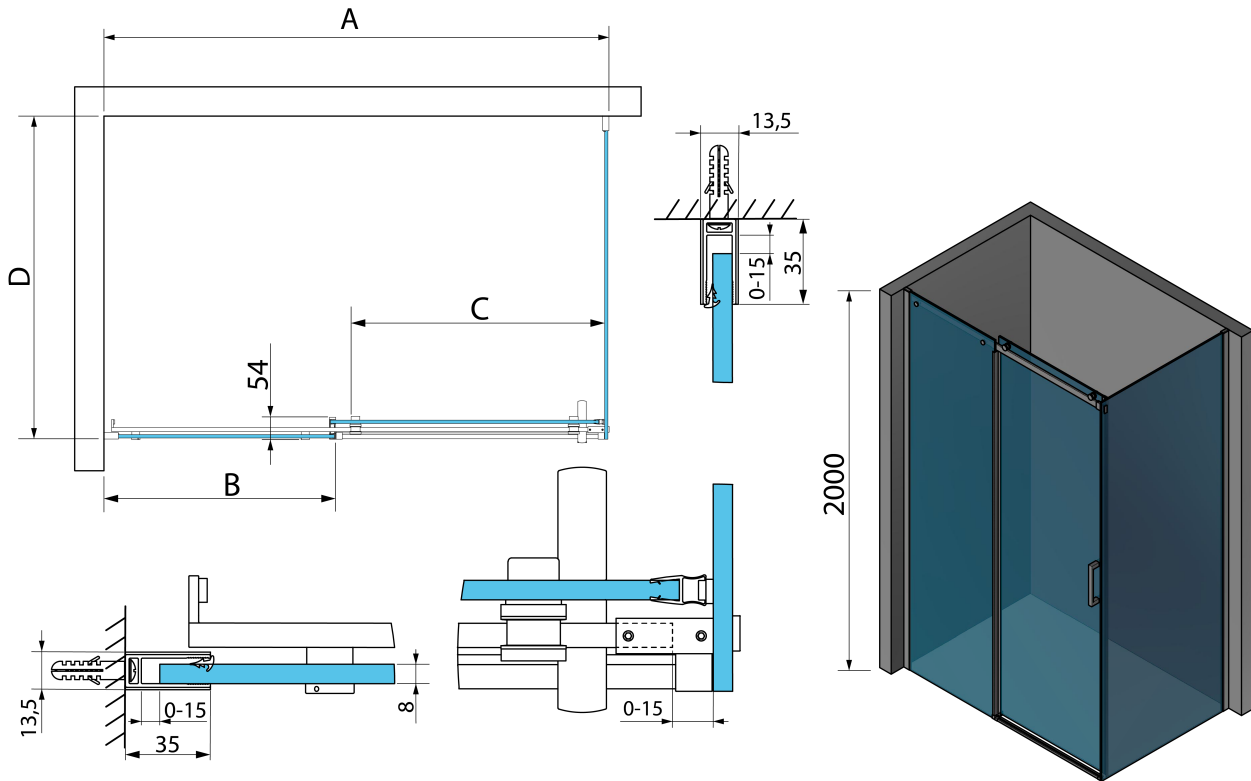

THRON ROUND rectangular screen 1400x800mm, round rollers

Order code: TL1480-5005

Basic information

Brand: Polysan
Series: THRON

Size

Width: 1400 mm
Height: 2000 mm
Depth: 800 mm

Properties

Profile colour: Chrome - polished aluminum
Shape: Rectangular shower enclosures
Type of opening: Sliding door
Opening direction: Versatile
Opening width: 596 mm
Glass colour: TRANSPARENT glass
Glass finish: Antidrop
Glass thickness: 8 mm
Properties: Frameless design
Weight / Piece: 90.1 kg
Packaging: 3 Piece
Warranty: 2 years

**THRON ROUND rectangular screen 1400x800mm,
round rollers**

Technical sheet

MODEL	A	B	C	D
TL1070-500x	990-1020	458mm	396mm	680-695
TL1080-500x	990-1020	458mm	396mm	780-795
TL1090-500x	990-1020	458mm	396mm	880-895
TL1010-500x	990-1020	458mm	396mm	980-995
TL1170-500x	1090-1110	508mm	446mm	680-695
TL1180-500x	1090-1110	508mm	446mm	780-795
TL1190-500x	1090-1110	508mm	446mm	880-895
TL1110-500x	1090-1110	508mm	446mm	980-995
TL1270-500x	1190-1210	558mm	496mm	680-695
TL1280-500x	1190-1210	558mm	496mm	780-795
TL1290-500x	1190-1210	558mm	496mm	880-895
TL1210-500x	1190-1210	558mm	496mm	980-995
TL1370-500x	1290-1310	608mm	546mm	680-695
TL1380-500x	1290-1310	608mm	546mm	780-795

MODEL	A	B	C	D
TL1390-500x	1290-1310	608mm	546mm	880-895
TL1310-500x	1290-1310	608mm	546mm	980-995
TL1470-500x	1390-1410	658mm	596mm	680-695
TL1480-500x	1390-1410	658mm	596mm	780-795
TL1490-500x	1390-1410	658mm	596mm	880-895
TL1410-500x	1390-1410	658mm	596mm	980-995
TL1570-500x	1490-1510	708mm	646mm	680-695
TL1580-500x	1490-1510	708mm	646mm	780-795
TL1590-500x	1490-1510	708mm	646mm	880-895
TL1510-500x	1490-1510	708mm	646mm	980-995
TL1670-500x	1590-1610	808mm	646mm	680-695
TL1680-500x	1590-1610	808mm	646mm	780-795
TL1690-500x	1590-1610	808mm	646mm	880-895
TL1610-500x	1590-1610	808mm	646mm	980-995