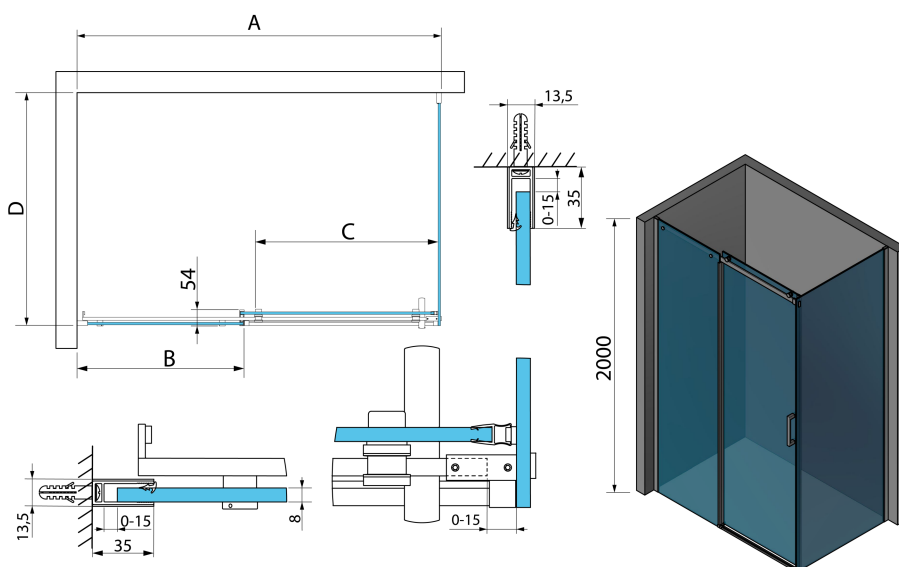

## THRON ROUND rectangular screen 1400x800mm, round rollers

Order code: TL1480-5005

### Size

Width: 1400 mm  
 Height: 2000 mm  
 Depth: 800 mm

## Technical sheet

| MODEL       | A         | B     | C     | D       |
|-------------|-----------|-------|-------|---------|
| TL1070-500x | 990-1020  | 458mm | 396mm | 680-695 |
| TL1080-500x | 990-1020  | 458mm | 396mm | 780-795 |
| TL1090-500x | 990-1020  | 458mm | 396mm | 880-895 |
| TL1010-500x | 990-1020  | 458mm | 396mm | 980-995 |
| TL1170-500x | 1090-1110 | 508mm | 446mm | 680-695 |
| TL1180-500x | 1090-1110 | 508mm | 446mm | 780-795 |
| TL1190-500x | 1090-1110 | 508mm | 446mm | 880-895 |
| TL1110-500x | 1090-1110 | 508mm | 446mm | 980-995 |
| TL1270-500x | 1190-1210 | 558mm | 496mm | 680-695 |
| TL1280-500x | 1190-1210 | 558mm | 496mm | 780-795 |
| TL1290-500x | 1190-1210 | 558mm | 496mm | 880-895 |
| TL1210-500x | 1190-1210 | 558mm | 496mm | 980-995 |
| TL1370-500x | 1290-1310 | 608mm | 546mm | 680-695 |
| TL1380-500x | 1290-1310 | 608mm | 546mm | 780-795 |

| MODEL       | A         | B     | C     | D       |
|-------------|-----------|-------|-------|---------|
| TL1390-500x | 1290-1310 | 608mm | 546mm | 880-895 |
| TL1310-500x | 1290-1310 | 608mm | 546mm | 980-995 |
| TL1470-500x | 1390-1410 | 658mm | 596mm | 680-695 |
| TL1480-500x | 1390-1410 | 658mm | 596mm | 780-795 |
| TL1490-500x | 1390-1410 | 658mm | 596mm | 880-895 |
| TL1410-500x | 1390-1410 | 658mm | 596mm | 980-995 |
| TL1570-500x | 1490-1510 | 708mm | 646mm | 680-695 |
| TL1580-500x | 1490-1510 | 708mm | 646mm | 780-795 |
| TL1590-500x | 1490-1510 | 708mm | 646mm | 880-895 |
| TL1510-500x | 1490-1510 | 708mm | 646mm | 980-995 |
| TL1670-500x | 1590-1610 | 808mm | 646mm | 680-695 |
| TL1680-500x | 1590-1610 | 808mm | 646mm | 780-795 |
| TL1690-500x | 1590-1610 | 808mm | 646mm | 880-895 |
| TL1610-500x | 1590-1610 | 808mm | 646mm | 980-995 |