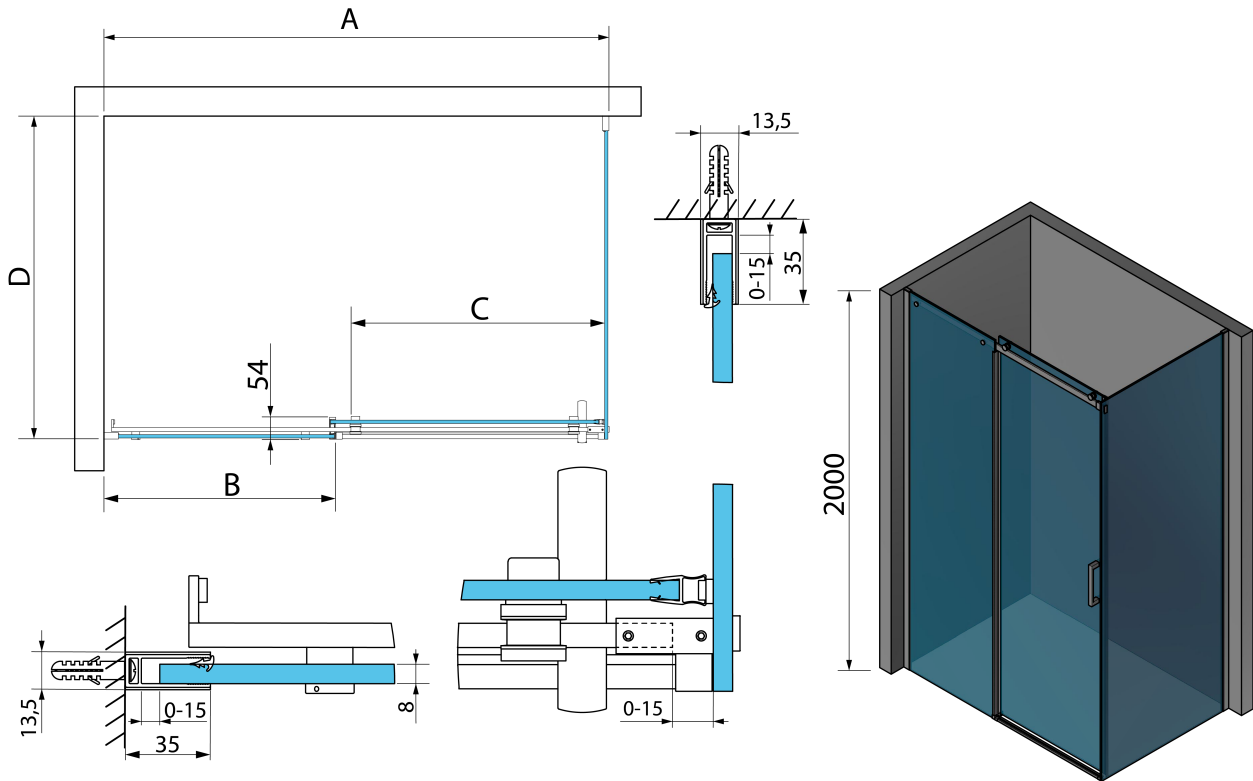

## Size

**Width:** 1400 mm  
**Height:** 2000 mm  
**Depth:** 700 mm

## Properties

**Profile colour:** Chrome - polished aluminum  
**Shape:** Rectangular shower enclosures  
**Type of opening:** Sliding door  
**Opening direction:** Versatile  
**Opening width:** 596 mm  
**Glass colour:** TRANSPARENT glass  
**Glass finish:** Antidrop  
**Glass thickness:** 8 mm  
**Properties:** Frameless design  
**Weight / Piece:** 86.1 kg  
**Packaging:** 3 Piece  
**Warranty:** 2 years

**THRON ROUND rectangular screen 1400x700mm,  
round rollers**

**Technical sheet**

MODEL	A	B	C	D
TL1070-500x	990-1020	458mm	396mm	680-695
TL1080-500x	990-1020	458mm	396mm	780-795
TL1090-500x	990-1020	458mm	396mm	880-895
TL1010-500x	990-1020	458mm	396mm	980-995
TL1170-500x	1090-1110	508mm	446mm	680-695
TL1180-500x	1090-1110	508mm	446mm	780-795
TL1190-500x	1090-1110	508mm	446mm	880-895
TL1110-500x	1090-1110	508mm	446mm	980-995
TL1270-500x	1190-1210	558mm	496mm	680-695
TL1280-500x	1190-1210	558mm	496mm	780-795
TL1290-500x	1190-1210	558mm	496mm	880-895
TL1210-500x	1190-1210	558mm	496mm	980-995
TL1370-500x	1290-1310	608mm	546mm	680-695
TL1380-500x	1290-1310	608mm	546mm	780-795

MODEL	A	B	C	D
TL1390-500x	1290-1310	608mm	546mm	880-895
TL1310-500x	1290-1310	608mm	546mm	980-995
TL1470-500x	1390-1410	658mm	596mm	680-695
TL1480-500x	1390-1410	658mm	596mm	780-795
TL1490-500x	1390-1410	658mm	596mm	880-895
TL1410-500x	1390-1410	658mm	596mm	980-995
TL1570-500x	1490-1510	708mm	646mm	680-695
TL1580-500x	1490-1510	708mm	646mm	780-795
TL1590-500x	1490-1510	708mm	646mm	880-895
TL1510-500x	1490-1510	708mm	646mm	980-995
TL1670-500x	1590-1610	808mm	646mm	680-695
TL1680-500x	1590-1610	808mm	646mm	780-795
TL1690-500x	1590-1610	808mm	646mm	880-895
TL1610-500x	1590-1610	808mm	646mm	980-995