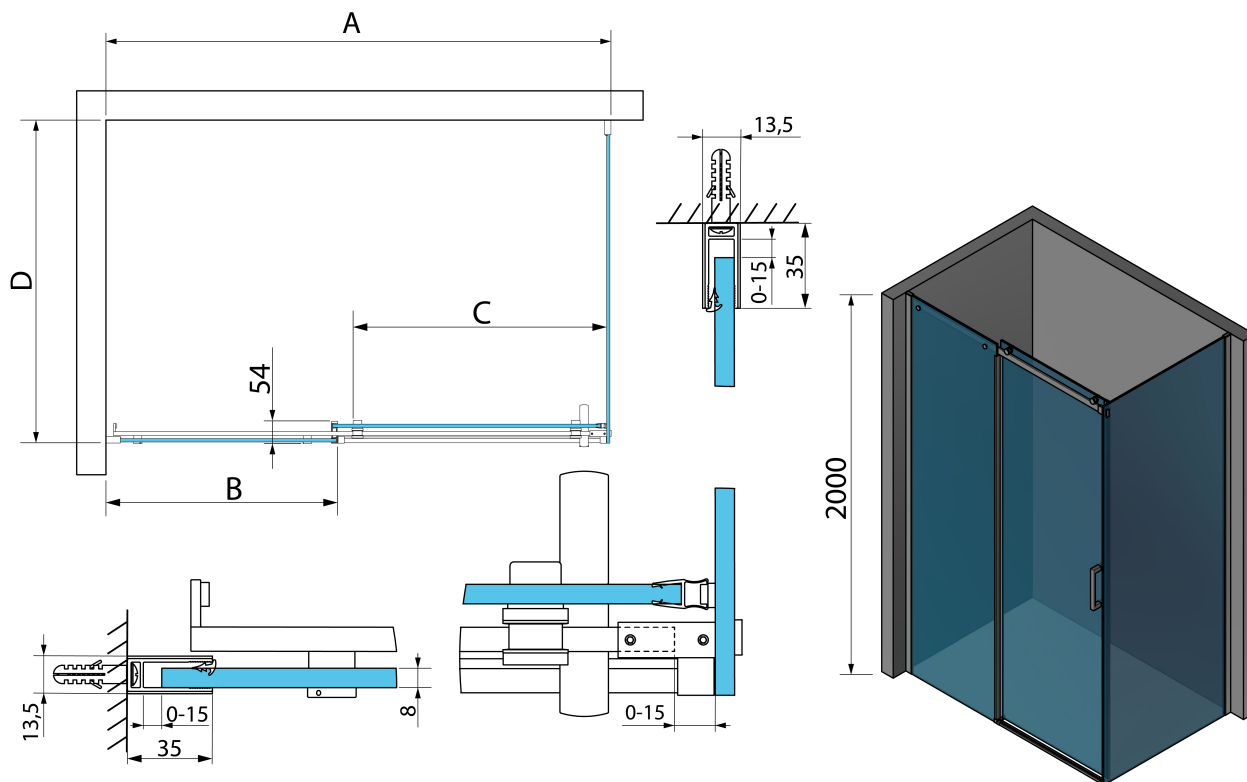

## Size

**Width:** 1400 mm  
**Height:** 2000 mm  
**Depth:** 1000 mm

## Properties

**Profile colour:** Chrome - polished aluminum  
**Shape:** Rectangular shower enclosures  
**Type of opening:** Sliding door  
**Opening direction:** Versatile  
**Opening width:** 596 mm  
**Glass colour:** TRANSPARENT glass  
**Glass finish:** Antidrop  
**Glass thickness:** 8 mm  
**Properties:** Frameless design  
**Weight / Piece:** 98.1 kg  
**Packaging:** 3 Piece  
**Warranty:** 2 years

## Technical sheet

MODEL	A	B	C	D
TL1070-500x	990-1020	458mm	396mm	680-695
TL1080-500x	990-1020	458mm	396mm	780-795
TL1090-500x	990-1020	458mm	396mm	880-895
TL1010-500x	990-1020	458mm	396mm	980-995
TL1170-500x	1090-1110	508mm	446mm	680-695
TL1180-500x	1090-1110	508mm	446mm	780-795
TL1190-500x	1090-1110	508mm	446mm	880-895
TL1110-500x	1090-1110	508mm	446mm	980-995
TL1270-500x	1190-1210	558mm	496mm	680-695
TL1280-500x	1190-1210	558mm	496mm	780-795
TL1290-500x	1190-1210	558mm	496mm	880-895
TL1210-500x	1190-1210	558mm	496mm	980-995
TL1370-500x	1290-1310	608mm	546mm	680-695
TL1380-500x	1290-1310	608mm	546mm	780-795

MODEL	A	B	C	D
TL1390-500x	1290-1310	608mm	546mm	880-895
TL1310-500x	1290-1310	608mm	546mm	980-995
TL1470-500x	1390-1410	658mm	596mm	680-695
TL1480-500x	1390-1410	658mm	596mm	780-795
TL1490-500x	1390-1410	658mm	596mm	880-895
TL1410-500x	1390-1410	658mm	596mm	980-995
TL1570-500x	1490-1510	708mm	646mm	680-695
TL1580-500x	1490-1510	708mm	646mm	780-795
TL1590-500x	1490-1510	708mm	646mm	880-895
TL1510-500x	1490-1510	708mm	646mm	980-995
TL1670-500x	1590-1610	808mm	646mm	680-695
TL1680-500x	1590-1610	808mm	646mm	780-795
TL1690-500x	1590-1610	808mm	646mm	880-895
TL1610-500x	1590-1610	808mm	646mm	980-995