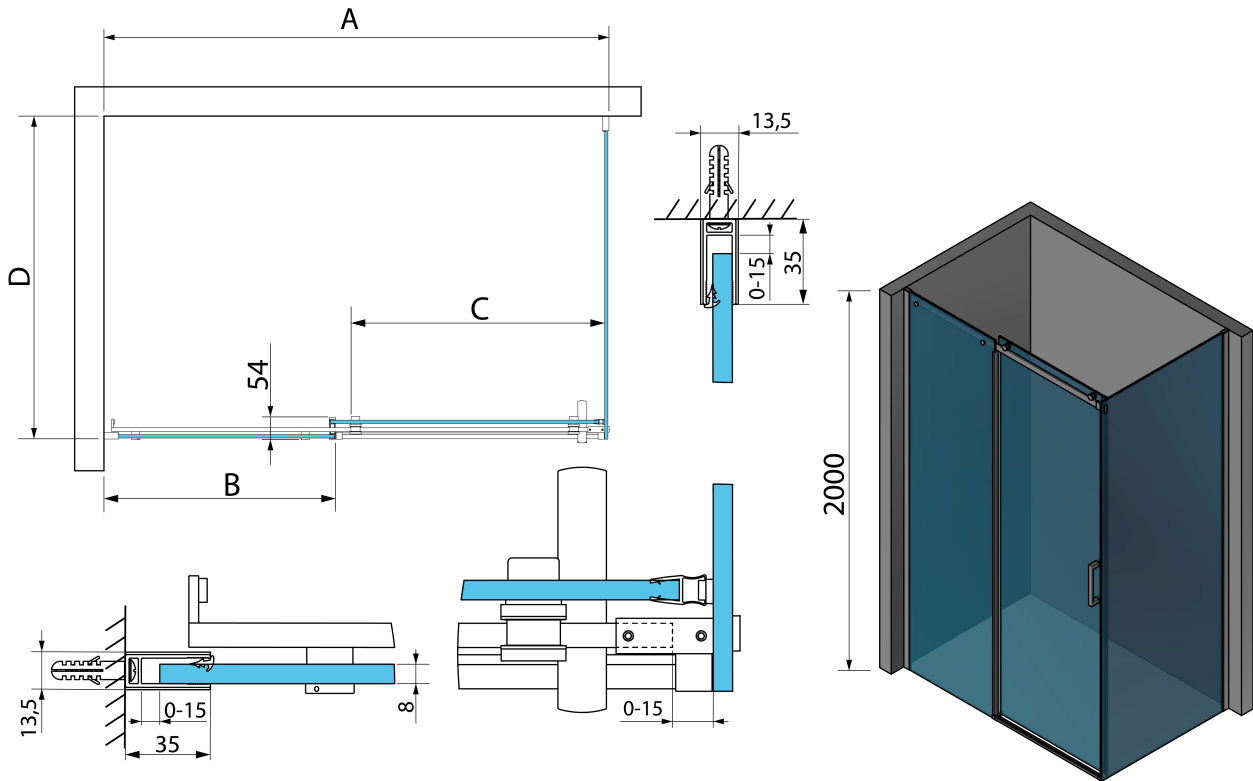

## Size

**Width:** 1300 mm

**Height:** 2000 mm

**Depth:** 900 mm

## Properties

**Profile colour:** Chrome - polished aluminum

**Shape:** Rectangular shower enclosures

**Type of opening:** Sliding door

**Opening direction:** Versatile

**Opening width:** 546 mm

**Glass colour:** TRANSPARENT glass

**Technical sheet**

MODEL	A	B	C	D
TL1070-500x	990-1020	458mm	396mm	680-695
TL1080-500x	990-1020	458mm	396mm	780-795
TL1090-500x	990-1020	458mm	396mm	880-895
TL1010-500x	990-1020	458mm	396mm	980-995
TL1170-500x	1090-1110	508mm	446mm	680-695
TL1180-500x	1090-1110	508mm	446mm	780-795
TL1190-500x	1090-1110	508mm	446mm	880-895
TL1110-500x	1090-1110	508mm	446mm	980-995
TL1270-500x	1190-1210	558mm	496mm	680-695
TL1280-500x	1190-1210	558mm	496mm	780-795
TL1290-500x	1190-1210	558mm	496mm	880-895
TL1210-500x	1190-1210	558mm	496mm	980-995
TL1370-500x	1290-1310	608mm	546mm	680-695
TL1380-500x	1290-1310	608mm	546mm	780-795

MODEL	A	B	C	D
TL1390-500x	1290-1310	608mm	546mm	880-895
TL1310-500x	1290-1310	608mm	546mm	980-995
TL1470-500x	1390-1410	658mm	596mm	680-695
TL1480-500x	1390-1410	658mm	596mm	780-795
TL1490-500x	1390-1410	658mm	596mm	880-895
TL1410-500x	1390-1410	658mm	596mm	980-995
TL1570-500x	1490-1510	708mm	646mm	680-695
TL1580-500x	1490-1510	708mm	646mm	780-795
TL1590-500x	1490-1510	708mm	646mm	880-895
TL1510-500x	1490-1510	708mm	646mm	980-995
TL1670-500x	1590-1610	808mm	646mm	680-695
TL1680-500x	1590-1610	808mm	646mm	780-795
TL1690-500x	1590-1610	808mm	646mm	880-895
TL1610-500x	1590-1610	808mm	646mm	980-995