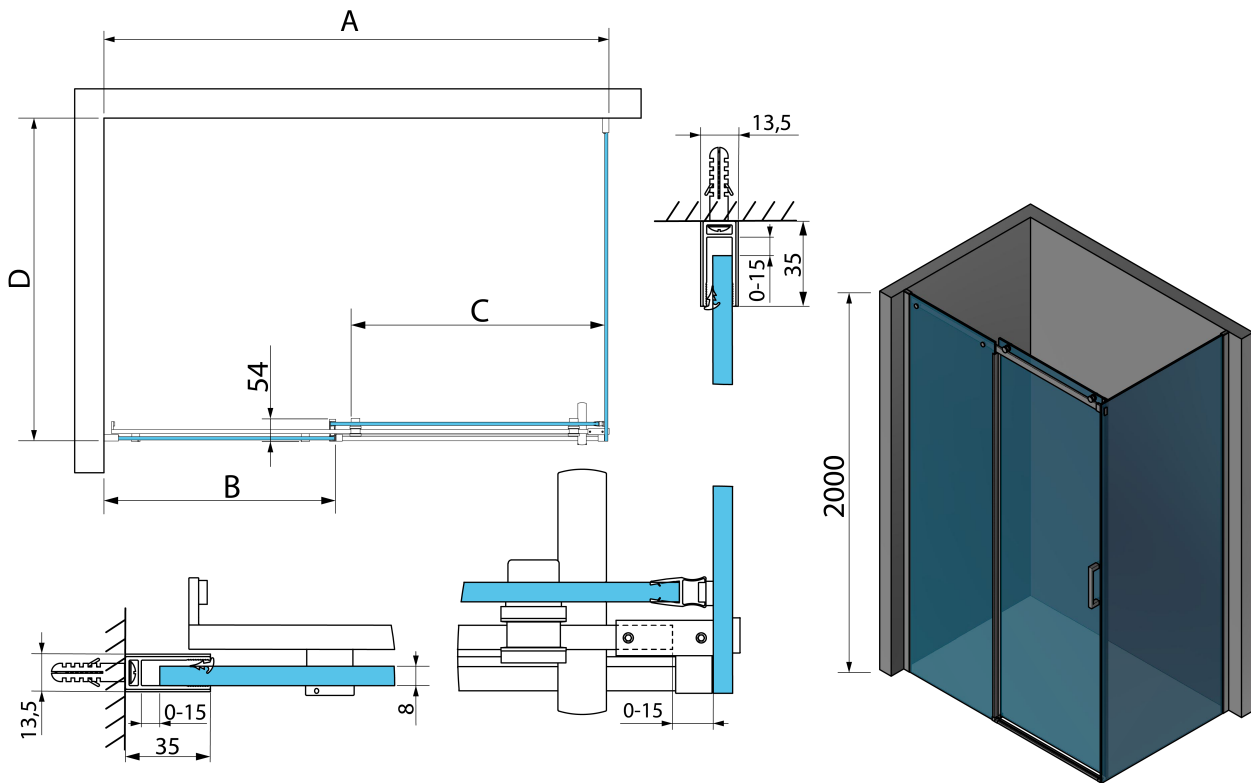

THRON ROUND rectangular screen 1300x700mm, round rollers

Order code: TL1370-5005

Basic information

Brand: Polysan
Series: THRON

Size

Width: 1300 mm
Height: 2000 mm
Depth: 700 mm

Properties

Profile colour: Chrome - polished aluminum
Shape: Rectangular shower enclosures
Type of opening: Sliding door
Opening direction: Versatile
Opening width: 546 mm
Glass colour: TRANSPARENT glass
Glass finish: Antidrop
Glass thickness: 8 mm
Properties: Frameless design
Weight / Piece: 82.1 kg
Packaging: 3 Piece
Warranty: 2 years

**THRON ROUND rectangular screen 1300x700mm,
round rollers**

Technical sheet

MODEL	A	B	C	D
TL1070-500x	990-1020	458mm	396mm	680-695
TL1080-500x	990-1020	458mm	396mm	780-795
TL1090-500x	990-1020	458mm	396mm	880-895
TL1010-500x	990-1020	458mm	396mm	980-995
TL1170-500x	1090-1110	508mm	446mm	680-695
TL1180-500x	1090-1110	508mm	446mm	780-795
TL1190-500x	1090-1110	508mm	446mm	880-895
TL1110-500x	1090-1110	508mm	446mm	980-995
TL1270-500x	1190-1210	558mm	496mm	680-695
TL1280-500x	1190-1210	558mm	496mm	780-795
TL1290-500x	1190-1210	558mm	496mm	880-895
TL1210-500x	1190-1210	558mm	496mm	980-995
TL1370-500x	1290-1310	608mm	546mm	680-695
TL1380-500x	1290-1310	608mm	546mm	780-795

MODEL	A	B	C	D
TL1390-500x	1290-1310	608mm	546mm	880-895
TL1310-500x	1290-1310	608mm	546mm	980-995
TL1470-500x	1390-1410	658mm	596mm	680-695
TL1480-500x	1390-1410	658mm	596mm	780-795
TL1490-500x	1390-1410	658mm	596mm	880-895
TL1410-500x	1390-1410	658mm	596mm	980-995
TL1570-500x	1490-1510	708mm	646mm	680-695
TL1580-500x	1490-1510	708mm	646mm	780-795
TL1590-500x	1490-1510	708mm	646mm	880-895
TL1510-500x	1490-1510	708mm	646mm	980-995
TL1670-500x	1590-1610	808mm	646mm	680-695
TL1680-500x	1590-1610	808mm	646mm	780-795
TL1690-500x	1590-1610	808mm	646mm	880-895
TL1610-500x	1590-1610	808mm	646mm	980-995