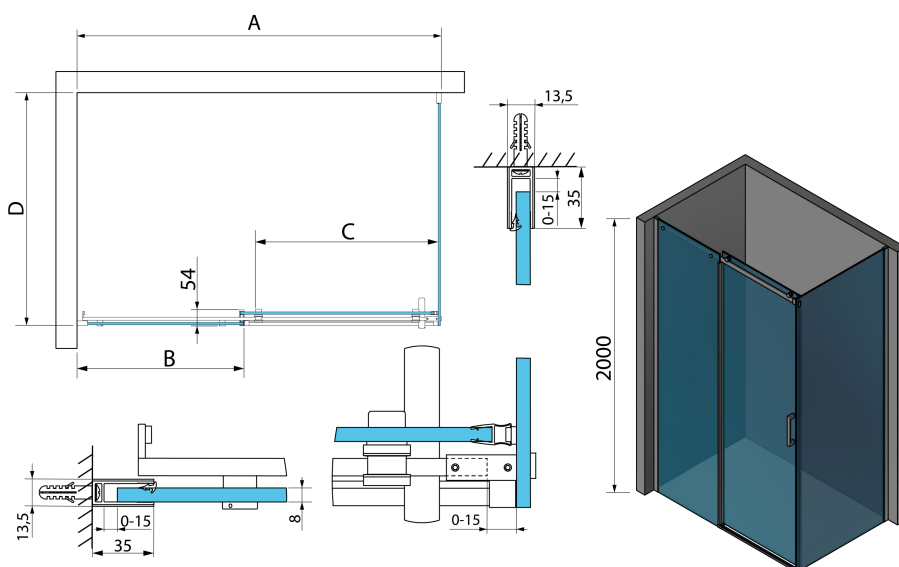

THRON ROUND rectangular screen 1300x700mm, round rollers

Order code: TL1370-5005

Size

Width: 1300 mm
Height: 2000 mm
Depth: 700 mm

Properties

Warranty: 2 years

Technical sheet

MODEL	A	B	C	D
TL1070-500x	990-1020	458mm	396mm	680-695
TL1080-500x	990-1020	458mm	396mm	780-795
TL1090-500x	990-1020	458mm	396mm	880-895
TL1010-500x	990-1020	458mm	396mm	980-995
TL1170-500x	1090-1110	508mm	446mm	680-695
TL1180-500x	1090-1110	508mm	446mm	780-795
TL1190-500x	1090-1110	508mm	446mm	880-895
TL1110-500x	1090-1110	508mm	446mm	980-995
TL1270-500x	1190-1210	558mm	496mm	680-695
TL1280-500x	1190-1210	558mm	496mm	780-795
TL1290-500x	1190-1210	558mm	496mm	880-895
TL1210-500x	1190-1210	558mm	496mm	980-995
TL1370-500x	1290-1310	608mm	546mm	680-695
TL1380-500x	1290-1310	608mm	546mm	780-795

MODEL	A	B	C	D
TL1390-500x	1290-1310	608mm	546mm	880-895
TL1310-500x	1290-1310	608mm	546mm	980-995
TL1470-500x	1390-1410	658mm	596mm	680-695
TL1480-500x	1390-1410	658mm	596mm	780-795
TL1490-500x	1390-1410	658mm	596mm	880-895
TL1410-500x	1390-1410	658mm	596mm	980-995
TL1570-500x	1490-1510	708mm	646mm	680-695
TL1580-500x	1490-1510	708mm	646mm	780-795
TL1590-500x	1490-1510	708mm	646mm	880-895
TL1510-500x	1490-1510	708mm	646mm	980-995
TL1670-500x	1590-1610	808mm	646mm	680-695
TL1680-500x	1590-1610	808mm	646mm	780-795
TL1690-500x	1590-1610	808mm	646mm	880-895
TL1610-500x	1590-1610	808mm	646mm	980-995